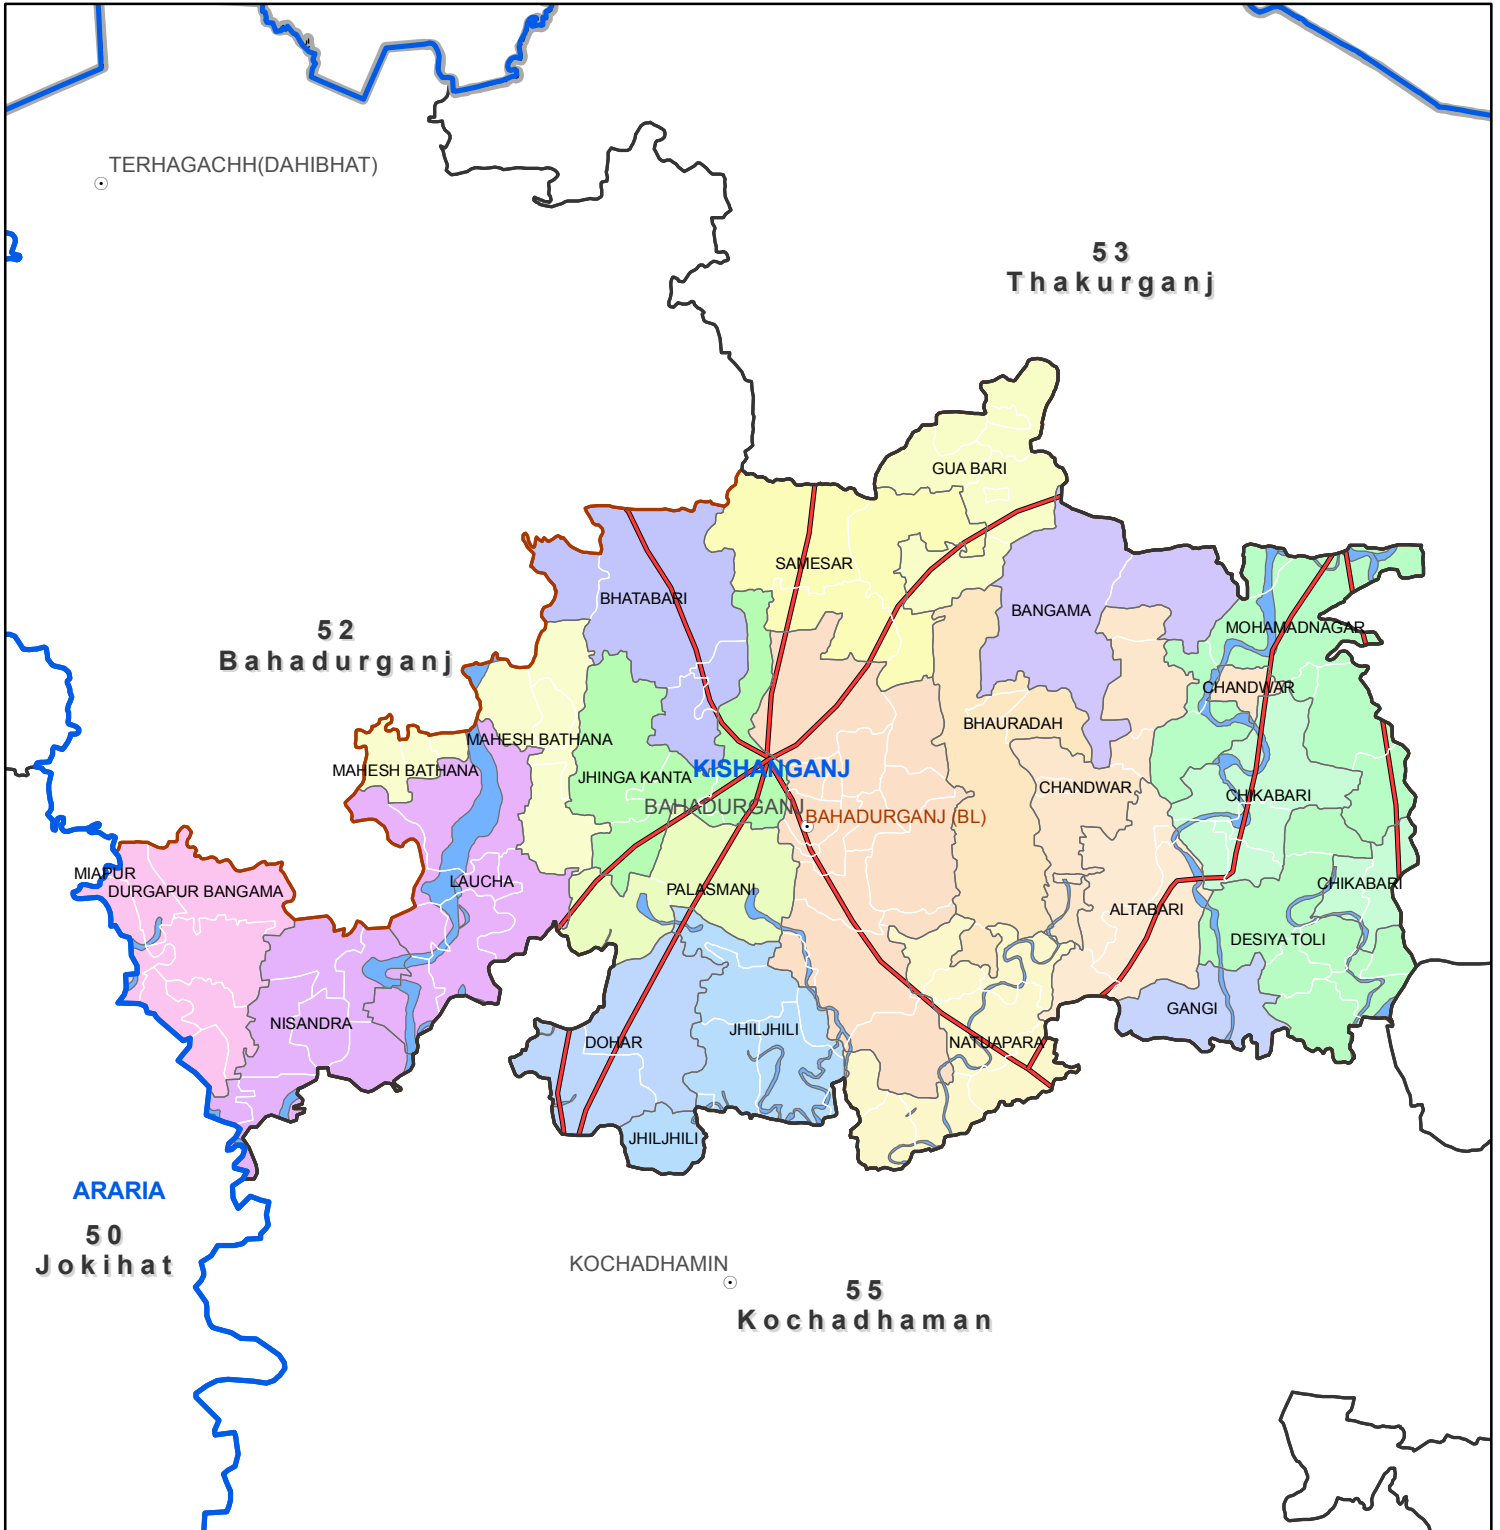

Block map
 State : BIHAR
 District : KISHANGANJ
 Block Name : BAHADURGANJ

0 0.5 1 2
 Kilometers

Map Compiled by NIC

Legend

District Head Quarters	AC Boundary	Railway
Sub district hqrs	Block boundary	National Highway
District Boundary	Panchayat Boundary	Other road
State Boundary	Village boundary	River