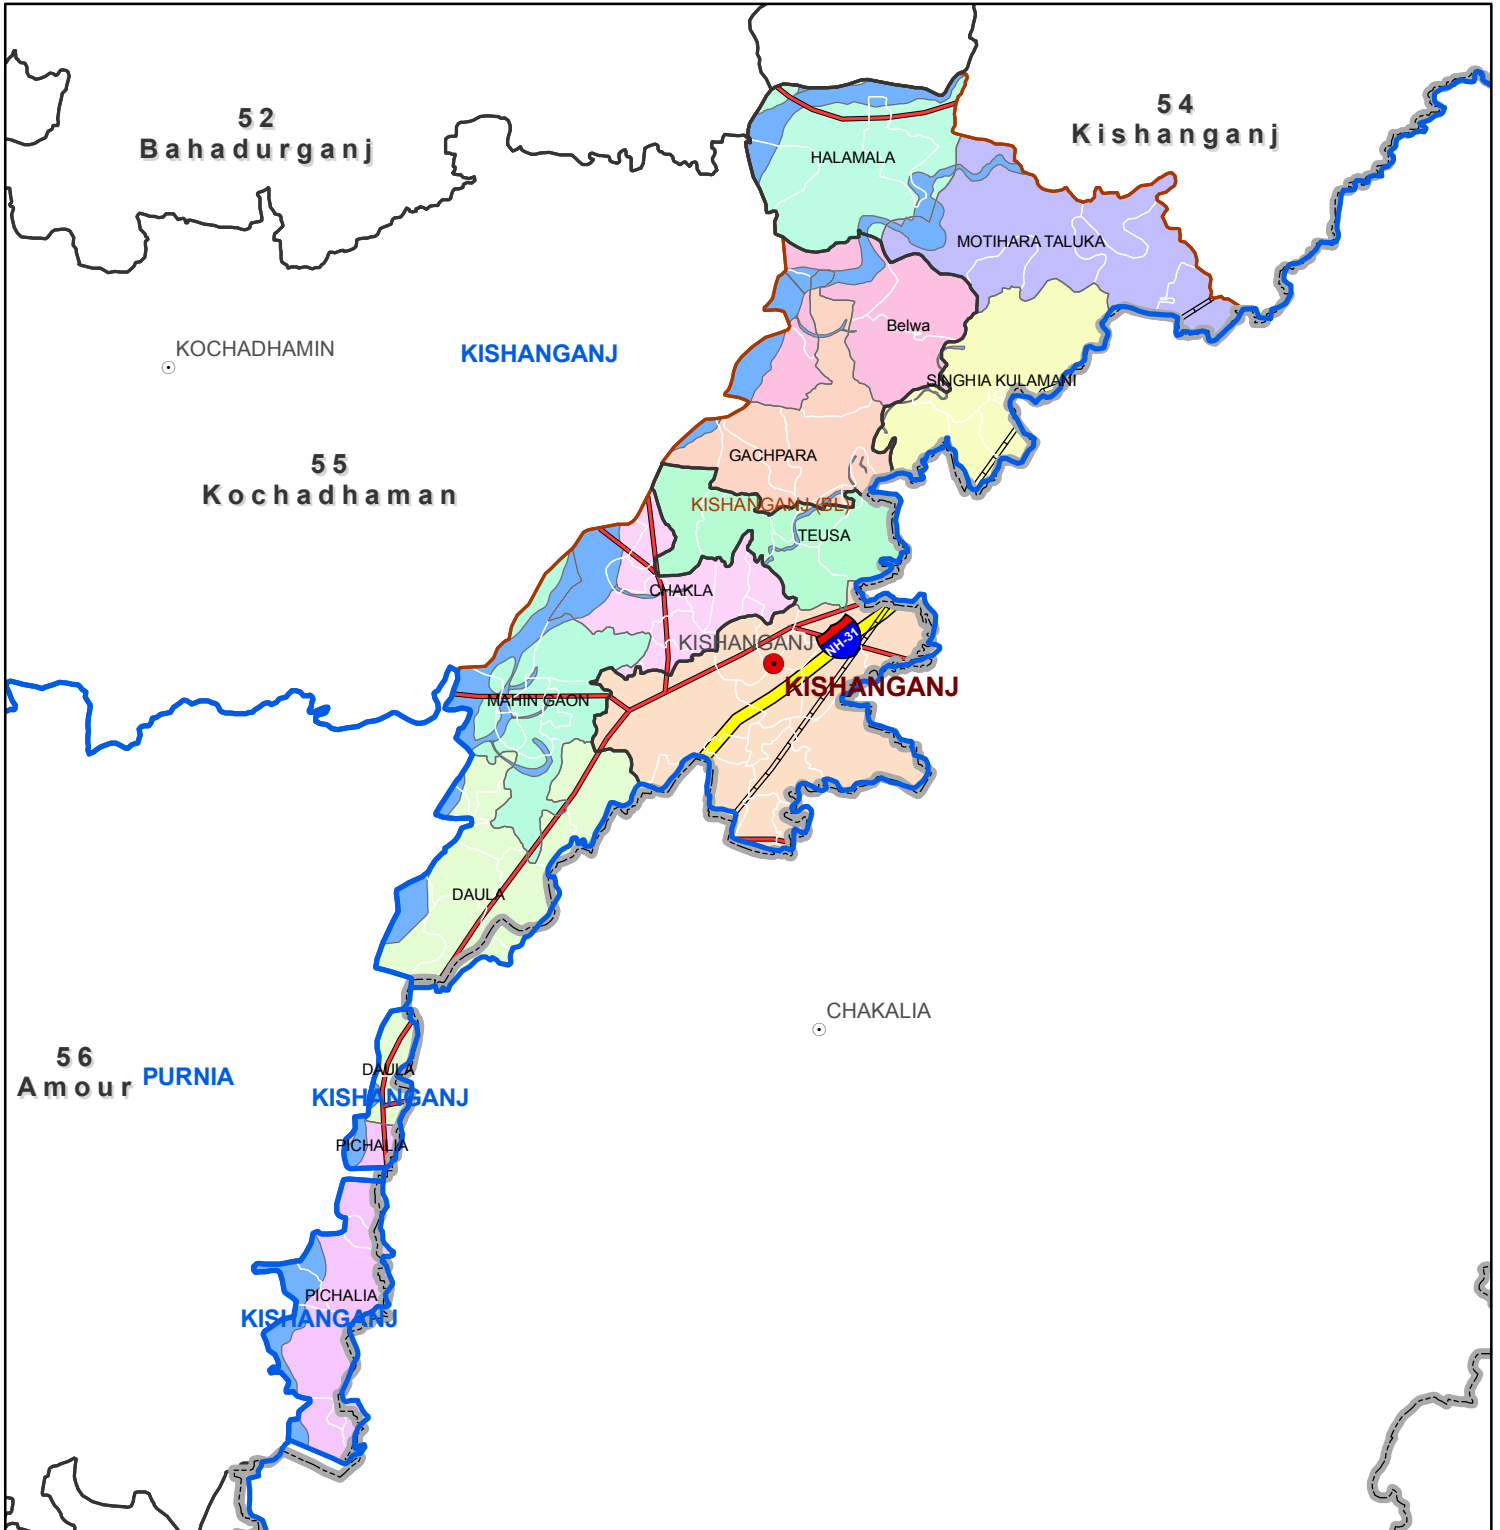

Block map  
 State : BIHAR  
 District : KISHANGANJ  
 Block Name : KISHANGANJ

0 0.5 1 2  
 Kilometers

Map Compiled by NIC

**Legend**

- |   |  |   |
|---|--|---|
| <span style="color: red;">●</span> District Head Quarters   | <span style="border: 1px solid black; display: inline-block; width: 20px; height: 10px;"></span> AC Boundary       | <span style="border-bottom: 1px solid black; width: 20px; display: inline-block;"></span> Railway           |
| <span style="color: grey;">○</span> Sub district hqrs   | <span style="border: 2px solid orange; display: inline-block; width: 20px; height: 10px;"></span> Block boundary   | <span style="border-bottom: 3px solid yellow; width: 20px; display: inline-block;"></span> National Highway |
| <span style="border: 2px solid blue; display: inline-block; width: 20px; height: 10px;"></span> District Boundary | <span style="border: 1px solid grey; display: inline-block; width: 20px; height: 10px;"></span> Panchayat Boundary | <span style="border-bottom: 1px solid red; width: 20px; display: inline-block;"></span> Other road          |
| <span style="border: 1px dashed grey; display: inline-block; width: 20px; height: 10px;"></span> State Boundary   | <span style="border: 1px solid grey; display: inline-block; width: 20px; height: 10px;"></span> Village boundary   | <span style="background-color: blue; width: 20px; height: 10px; display: inline-block;"></span> River       |