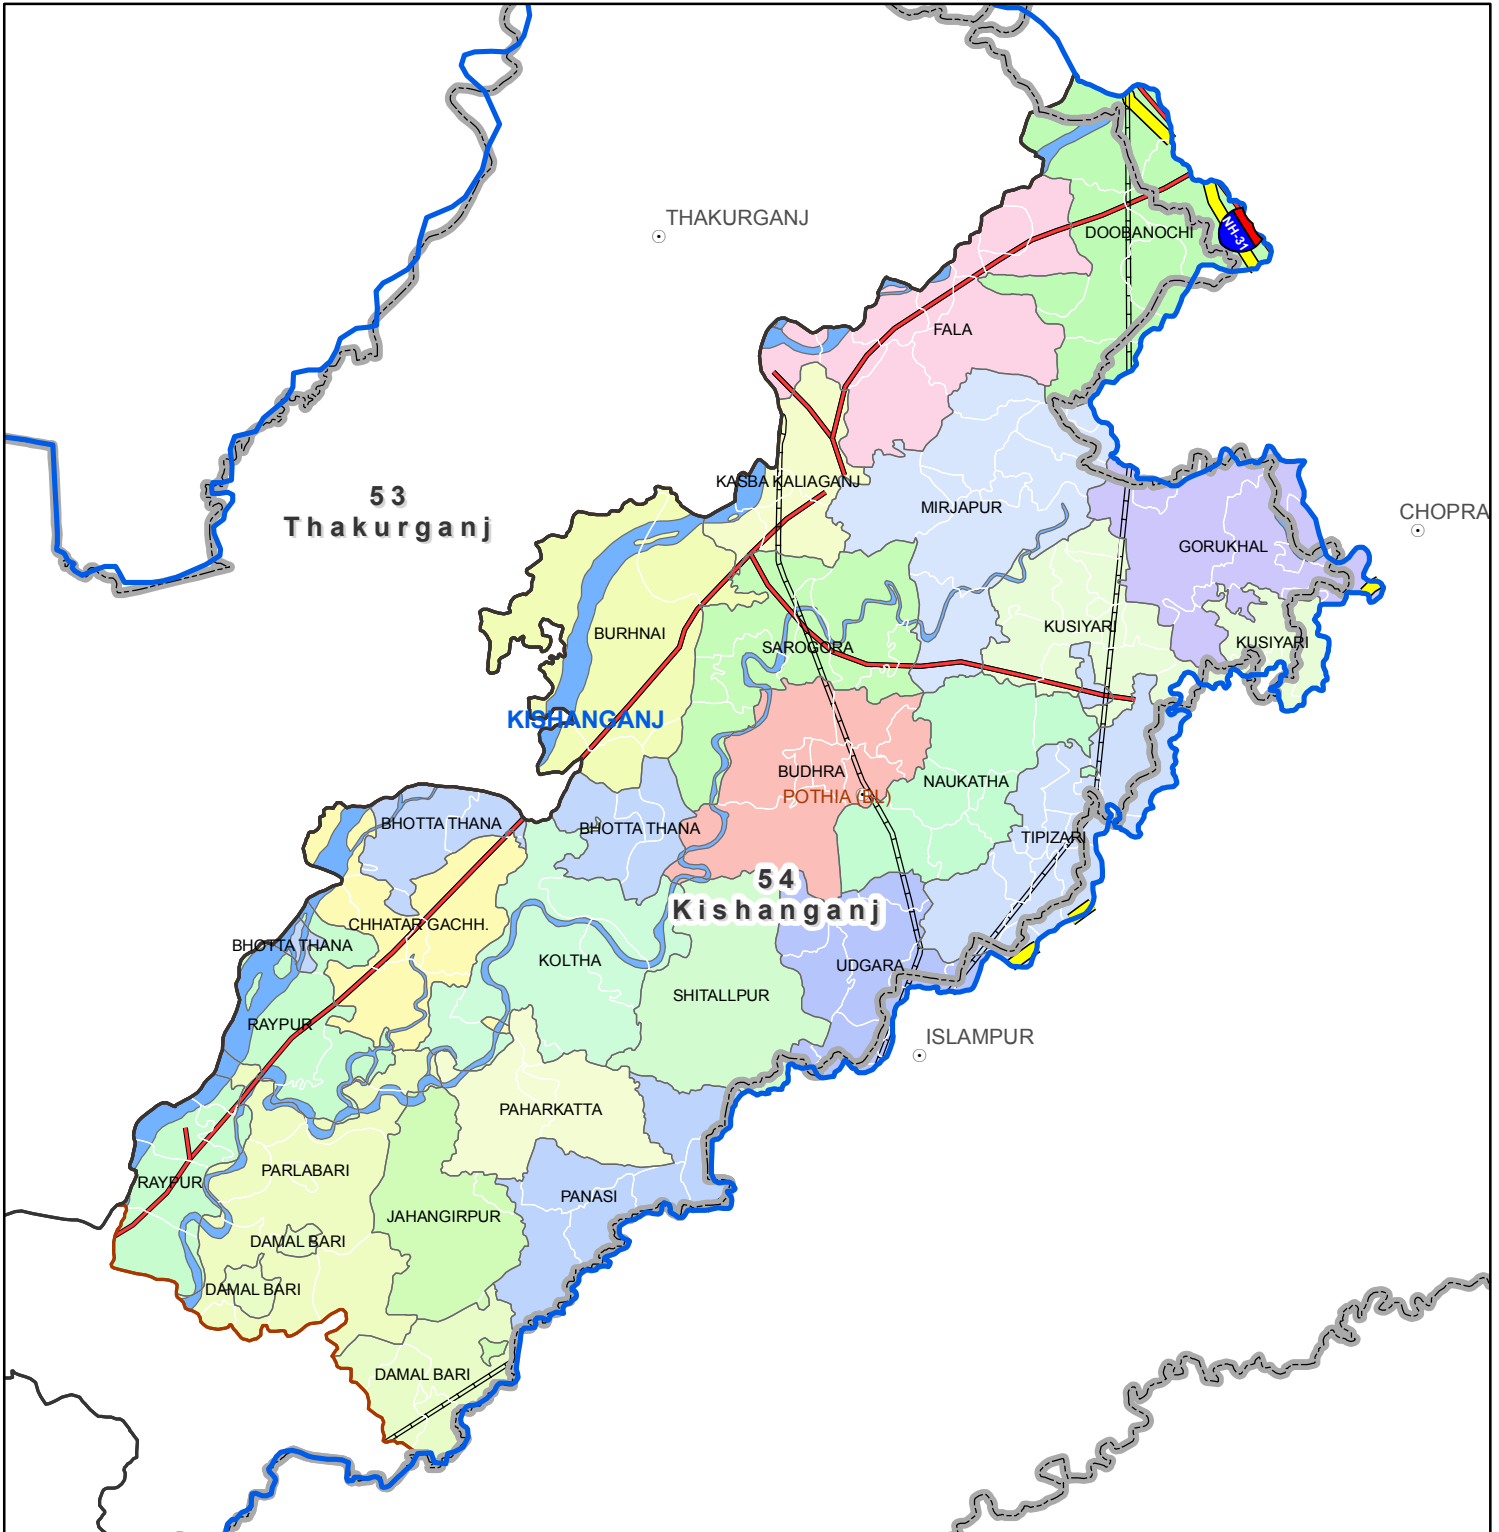

Block map  
 State : BIHAR  
 District : KISHANGANJ  
 Block Name : POTHIA

0 0.5 1 2  
 Kilometers

Map Compiled by NIC

**Legend**

District Head Quarters	AC Boundary	Railway
Sub district hqrs	Block boundary	National Highway
District Boundary	Panchayat Boundary	Other road
State Boundary	Village boundary	River