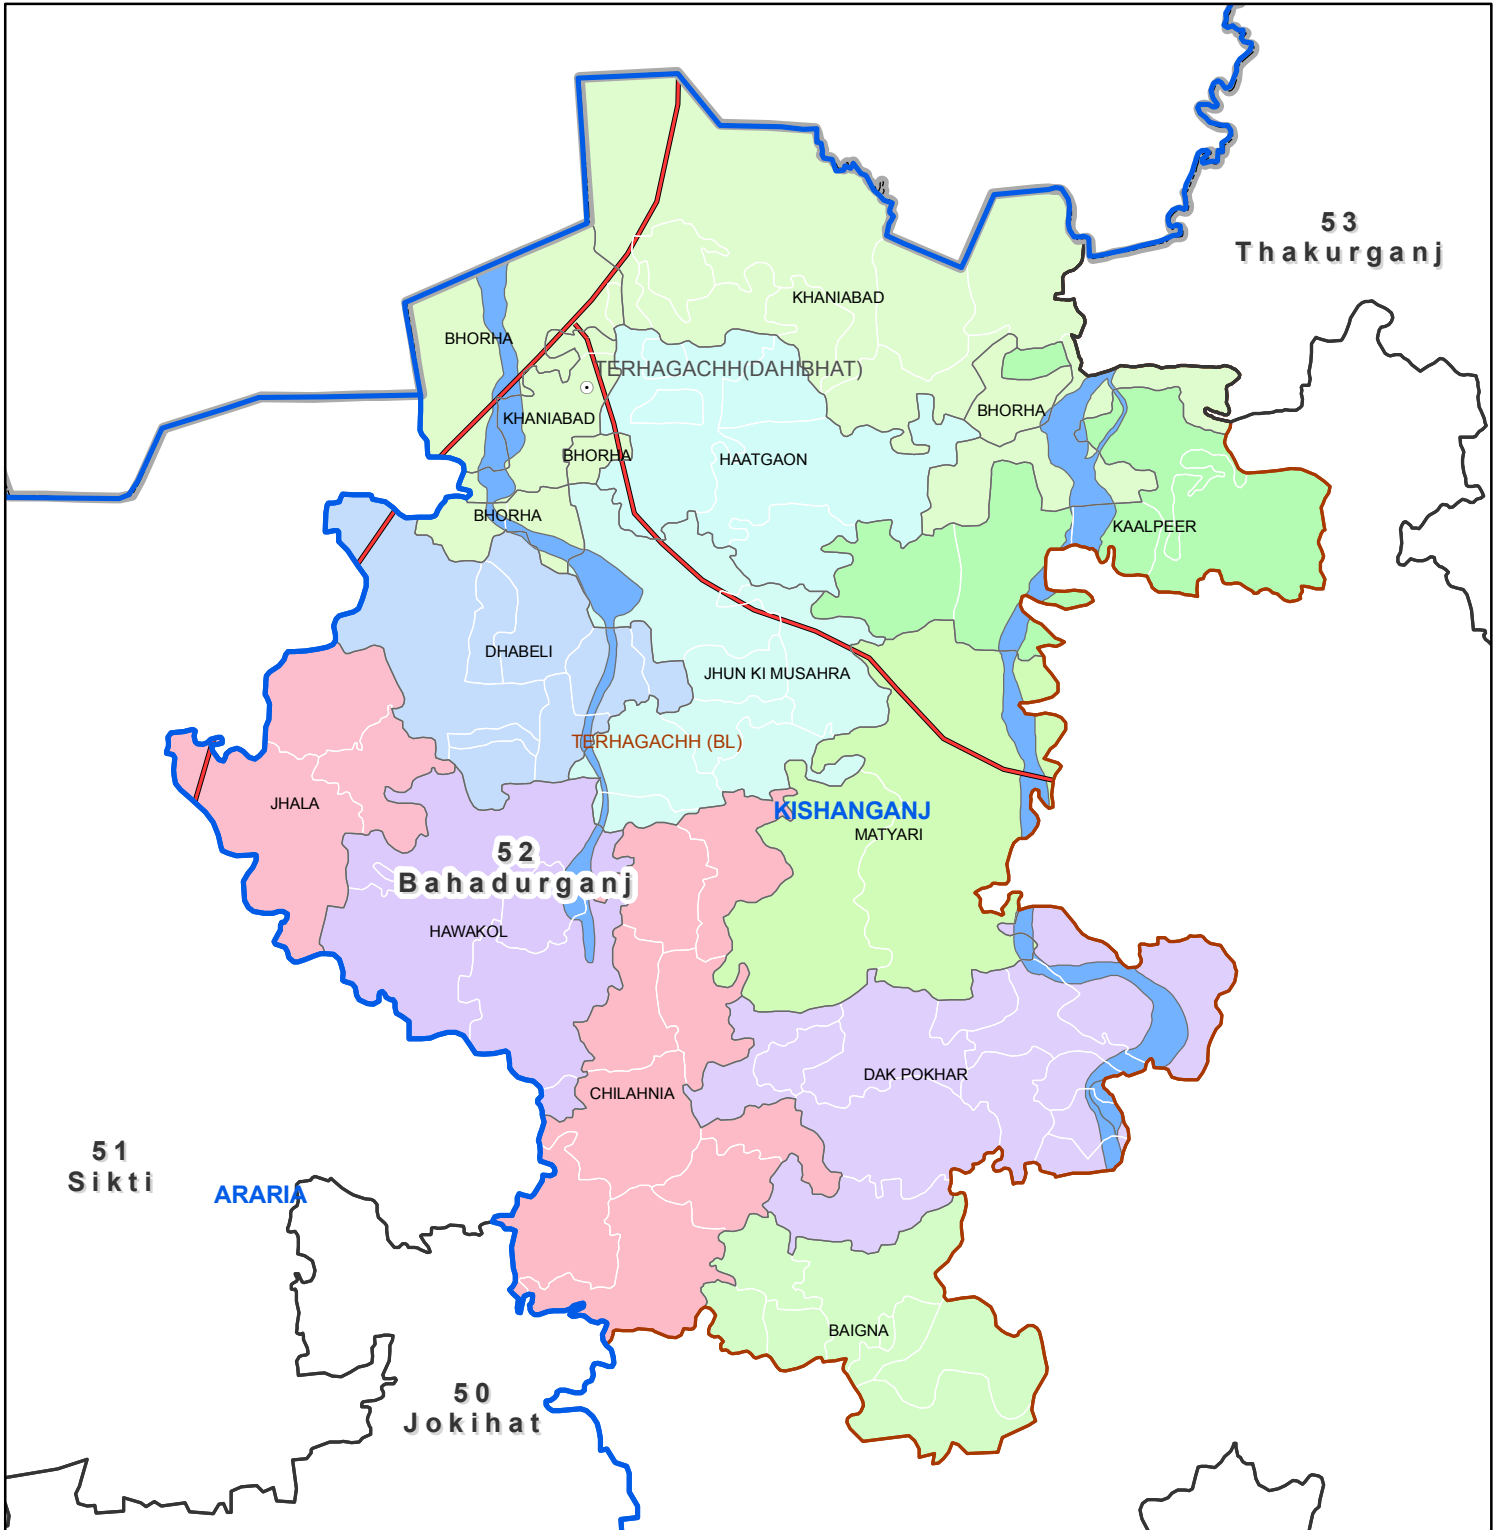

Block map
 State : BIHAR
 District : KISHANGANJ
 Block Name : TERHAGACHH

0 0.5 1 2
 Kilometers

Map Compiled by NIC

Legend

- | | | |
|------------------------|--------------------|------------------|
| District Head Quarters | AC Boundary | Railway |
| Sub district hqrs | Block boundary | National Highway |
| District Boundary | Panchayat Boundary | Other road |
| State Boundary | Village boundary | River |