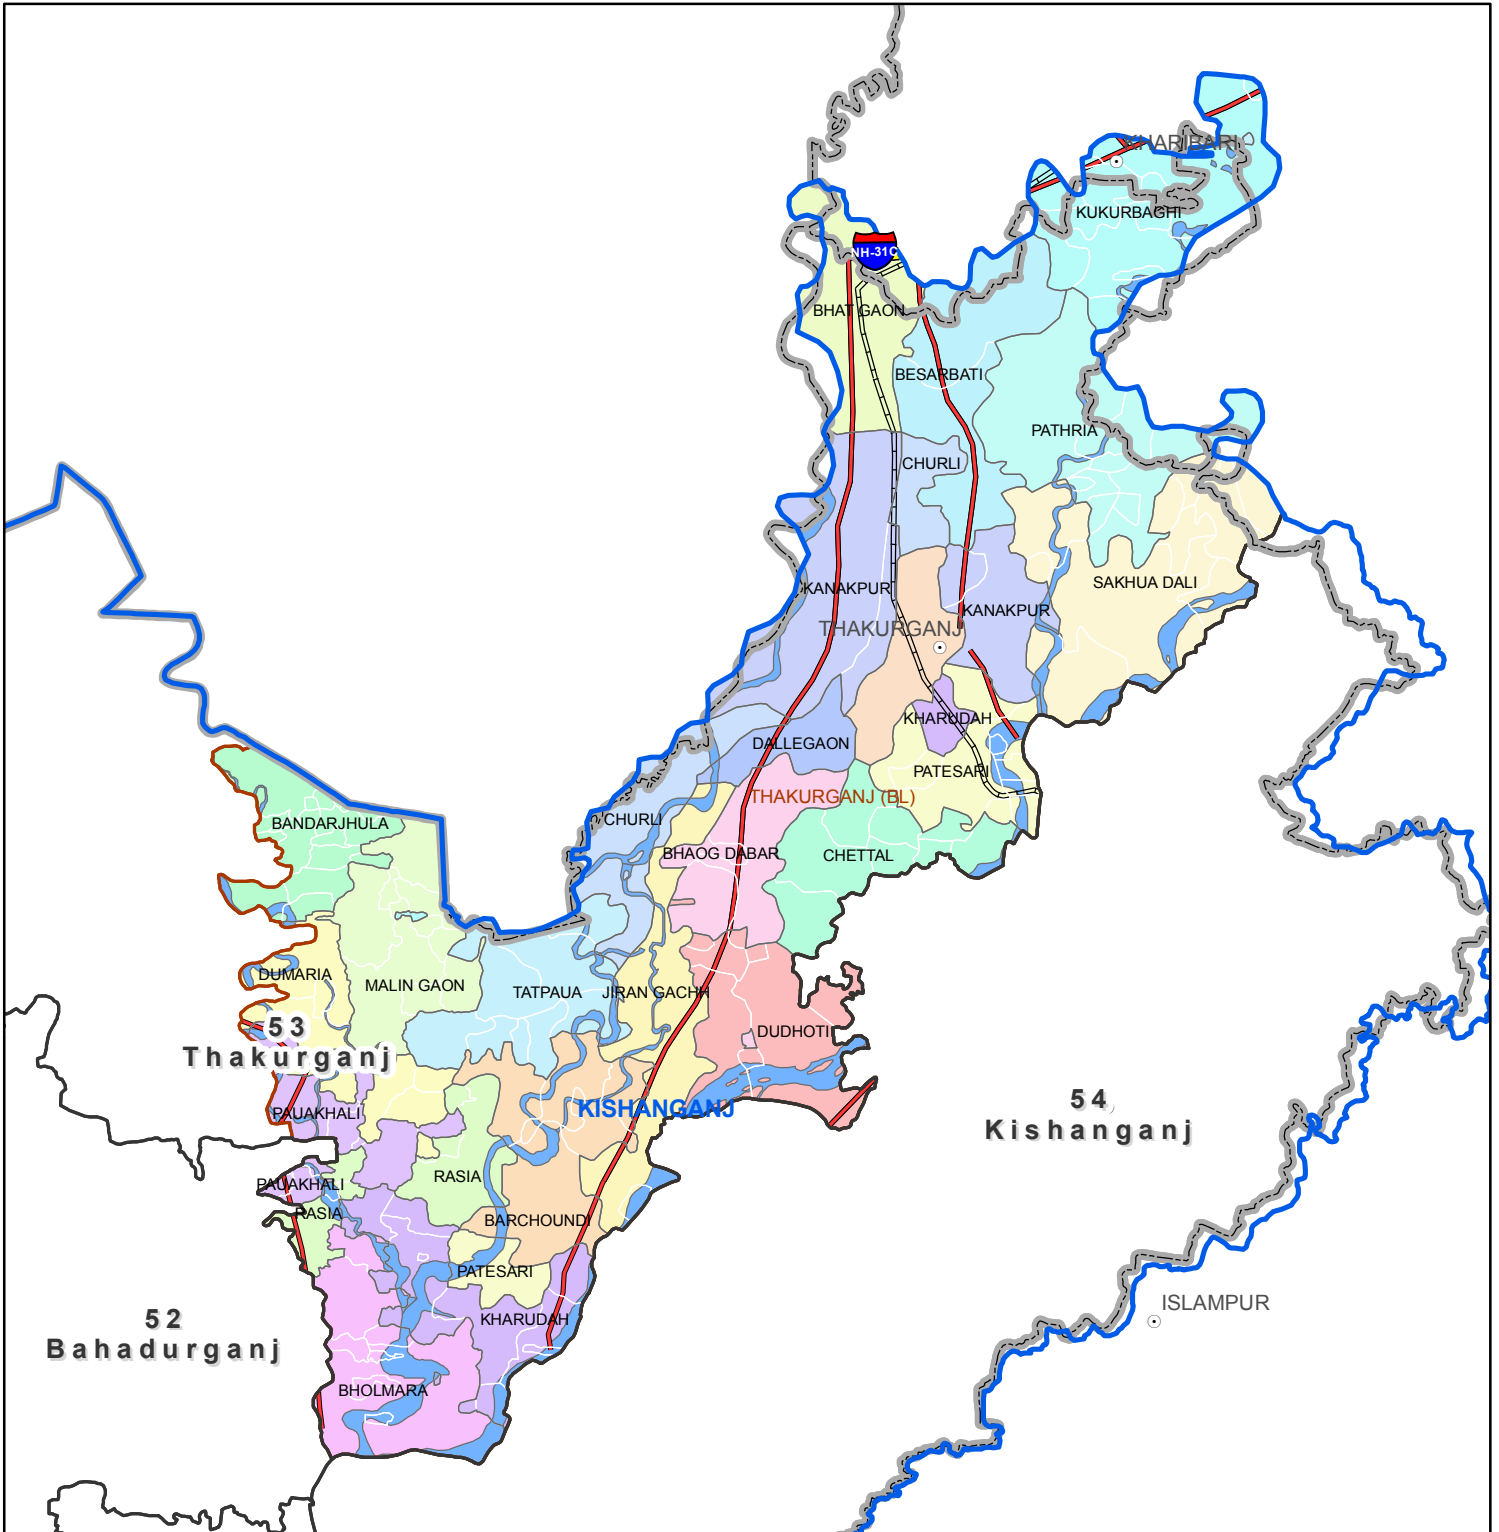

Block map
 State : BIHAR
 District : KISHANGANJ
 Block Name : THAKURGANJ

00.51 2
 Kilometers

Map Compiled by NIC

Legend

District Head Quarters	AC Boundary	Railway
Sub district hqrs	Block boundary	National Highway
District Boundary	Panchayat Boundary	Other road
State Boundary	Village boundary	River