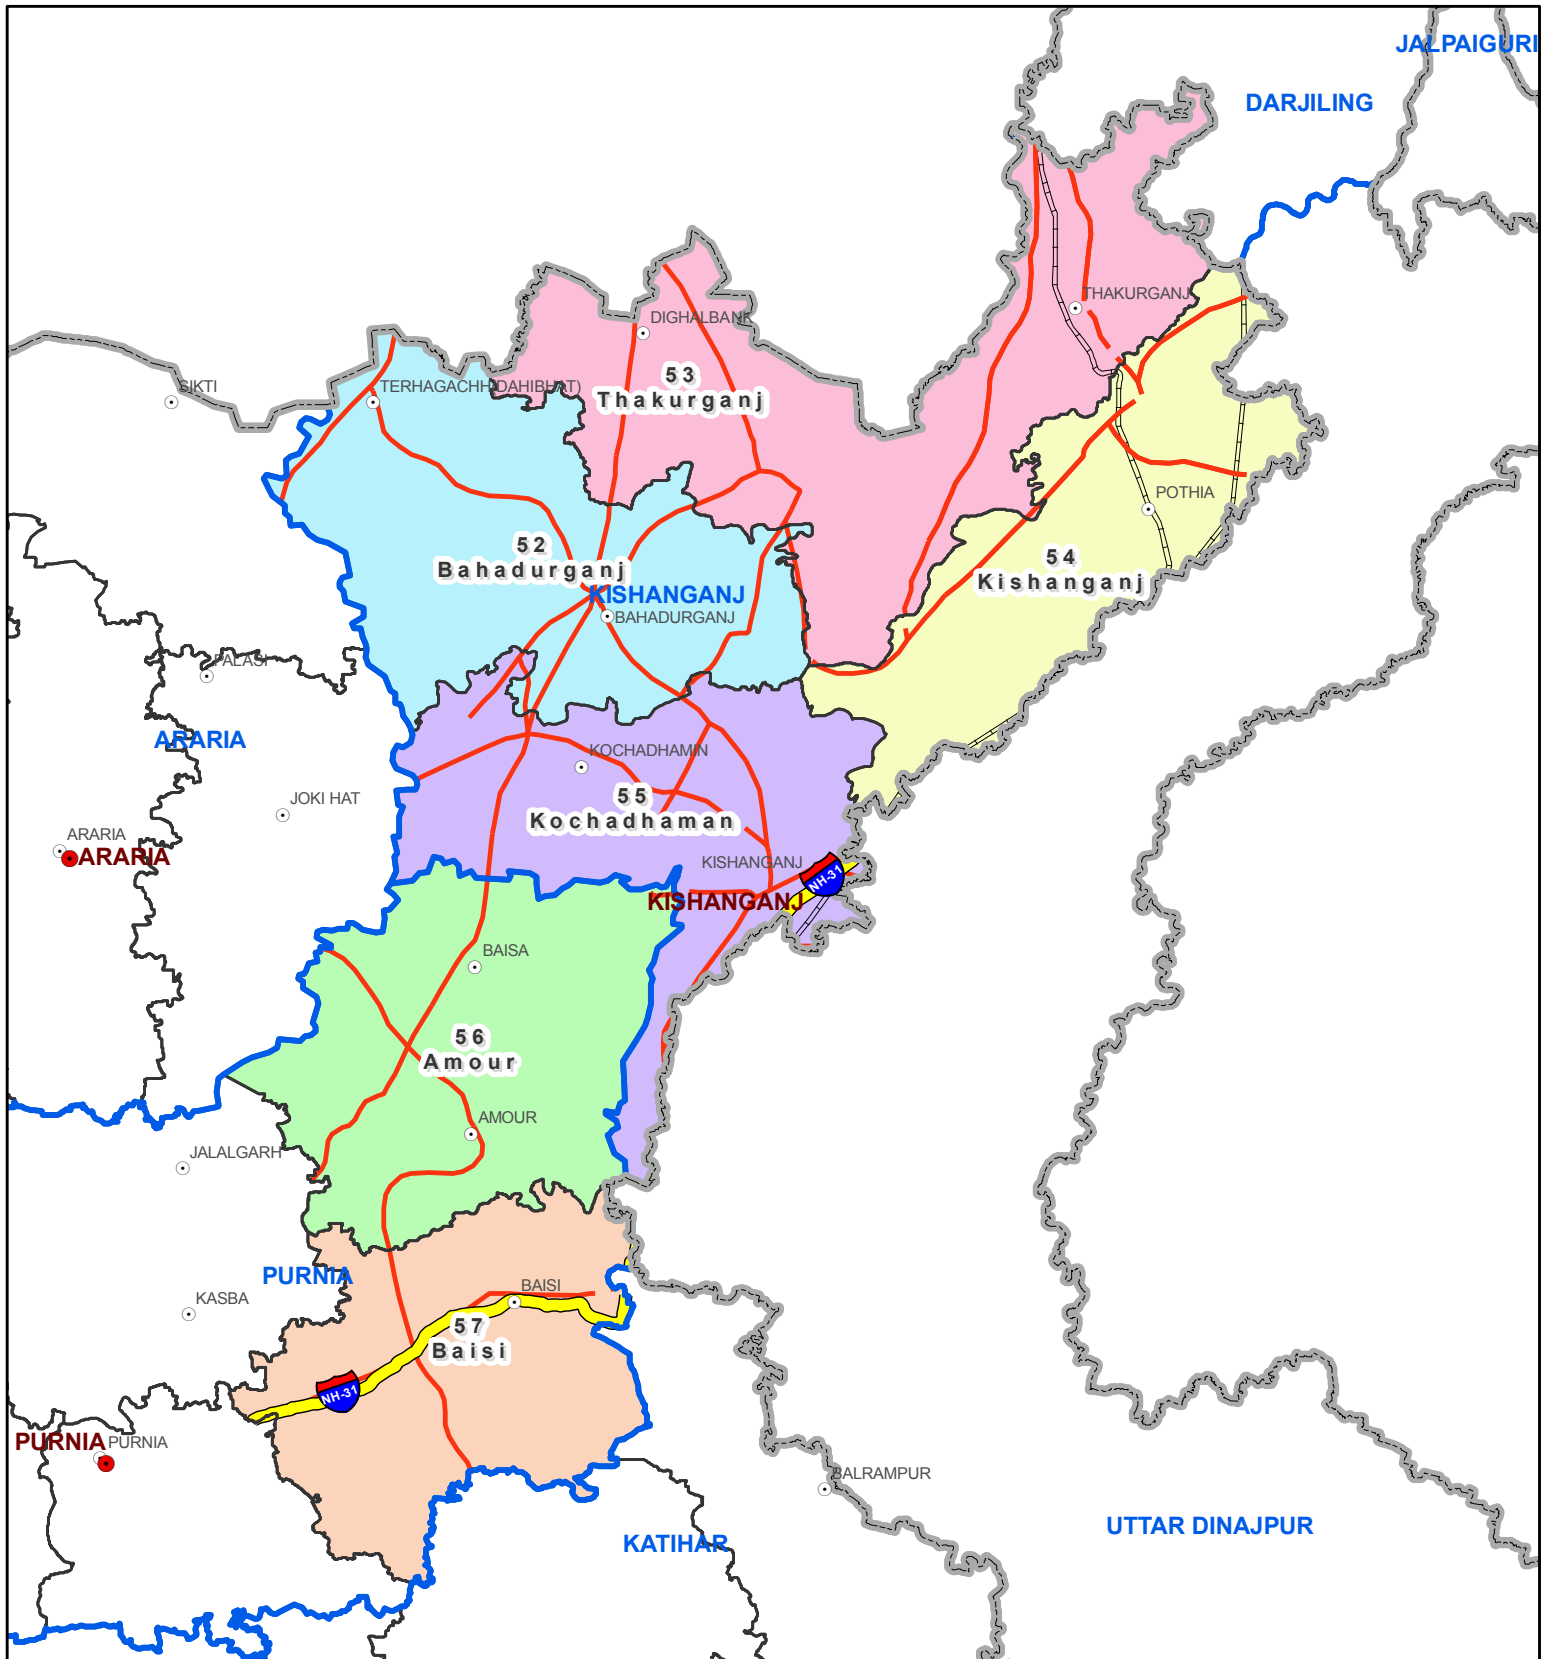

Assembly Constituencies - Post delimitation

State : Bihar

PC : Kishanganj

Map compiled by NIC

Legend

- District Head Quarter
- Sub district hq
- ▭ All_India_States
- ▭ Assembly Constituency
- ▭ District Boundary
- ▬ National Highway
- ▬ Other road
- ▬ Railways